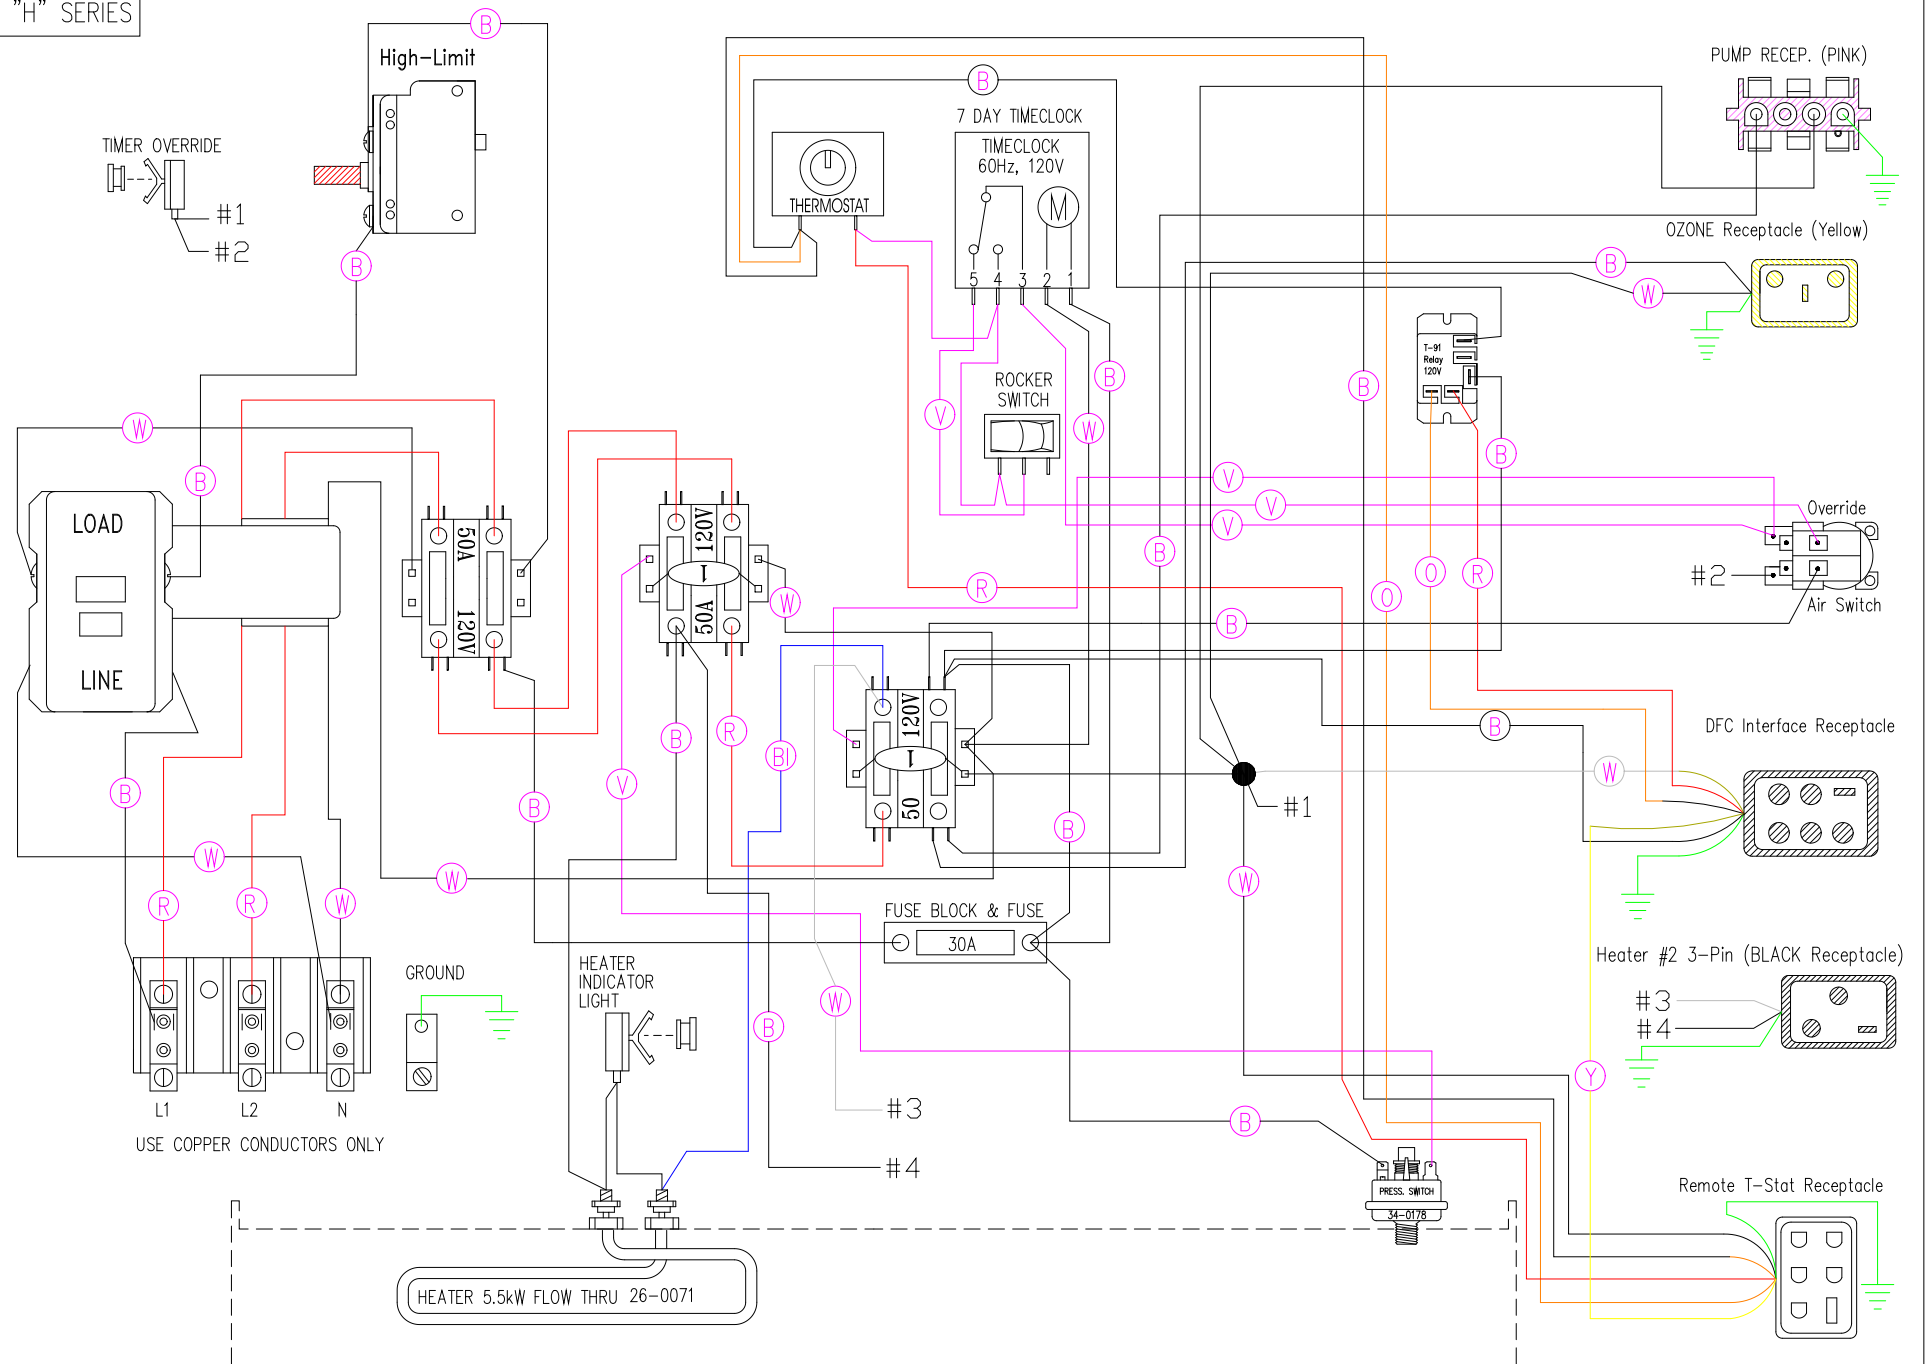

"H" SERIES

Manufacture Notes:

Drawn	MBS	Rev	3
Date	04.27.09		
Diagram No.	1803		
Wire Color Code			
B - Black	G - Green		
Br - Brown	Bl - Blue		
R - Red	V - Violet		
O - Orange	W - White		
Y - Yellow	Gr - Gray		

Manufacture Notes:

Drawn	MBS	Rev	3	Wire Color Code
Date	04.27.09			B - Black G - Green
Diagram No.	1803			Br - Brown Bl - Blue
				R - Red V - Yellow
				O - Orange W - White
				Y - Yellow Gr - Grey

"H" SERIES

TIMER OVERRIDE  
#1  
#2

High-Limit

7 DAY TIMECLOCK  
TIMECLOCK  
60Hz, 120V  
THERMOSTAT

ROCKER SWITCH

PUMP RECEPT. (PINK)

OZONE Receptacle (Yellow)

LOAD  
LINE

50A  
120V

HEATER INDICATOR LIGHT

Heater #2 3-Pin (BLACK Receptacle)

#3  
#4

HEATER 5.5kW FLOW THRU 26-0071

PRESS. SWITCH  
34-0178

Remote T-Stat Receptacle

Manufacture Notes:

Drawn MBS	Rev 3	Wire Color Code B - Black    G - Green Br - Brown    BI - Blue R - Red    V - Violet O - Orange    W - White Y - Yellow    Gr - Gray
Date 04.27.09		
Diagram No. 1803		