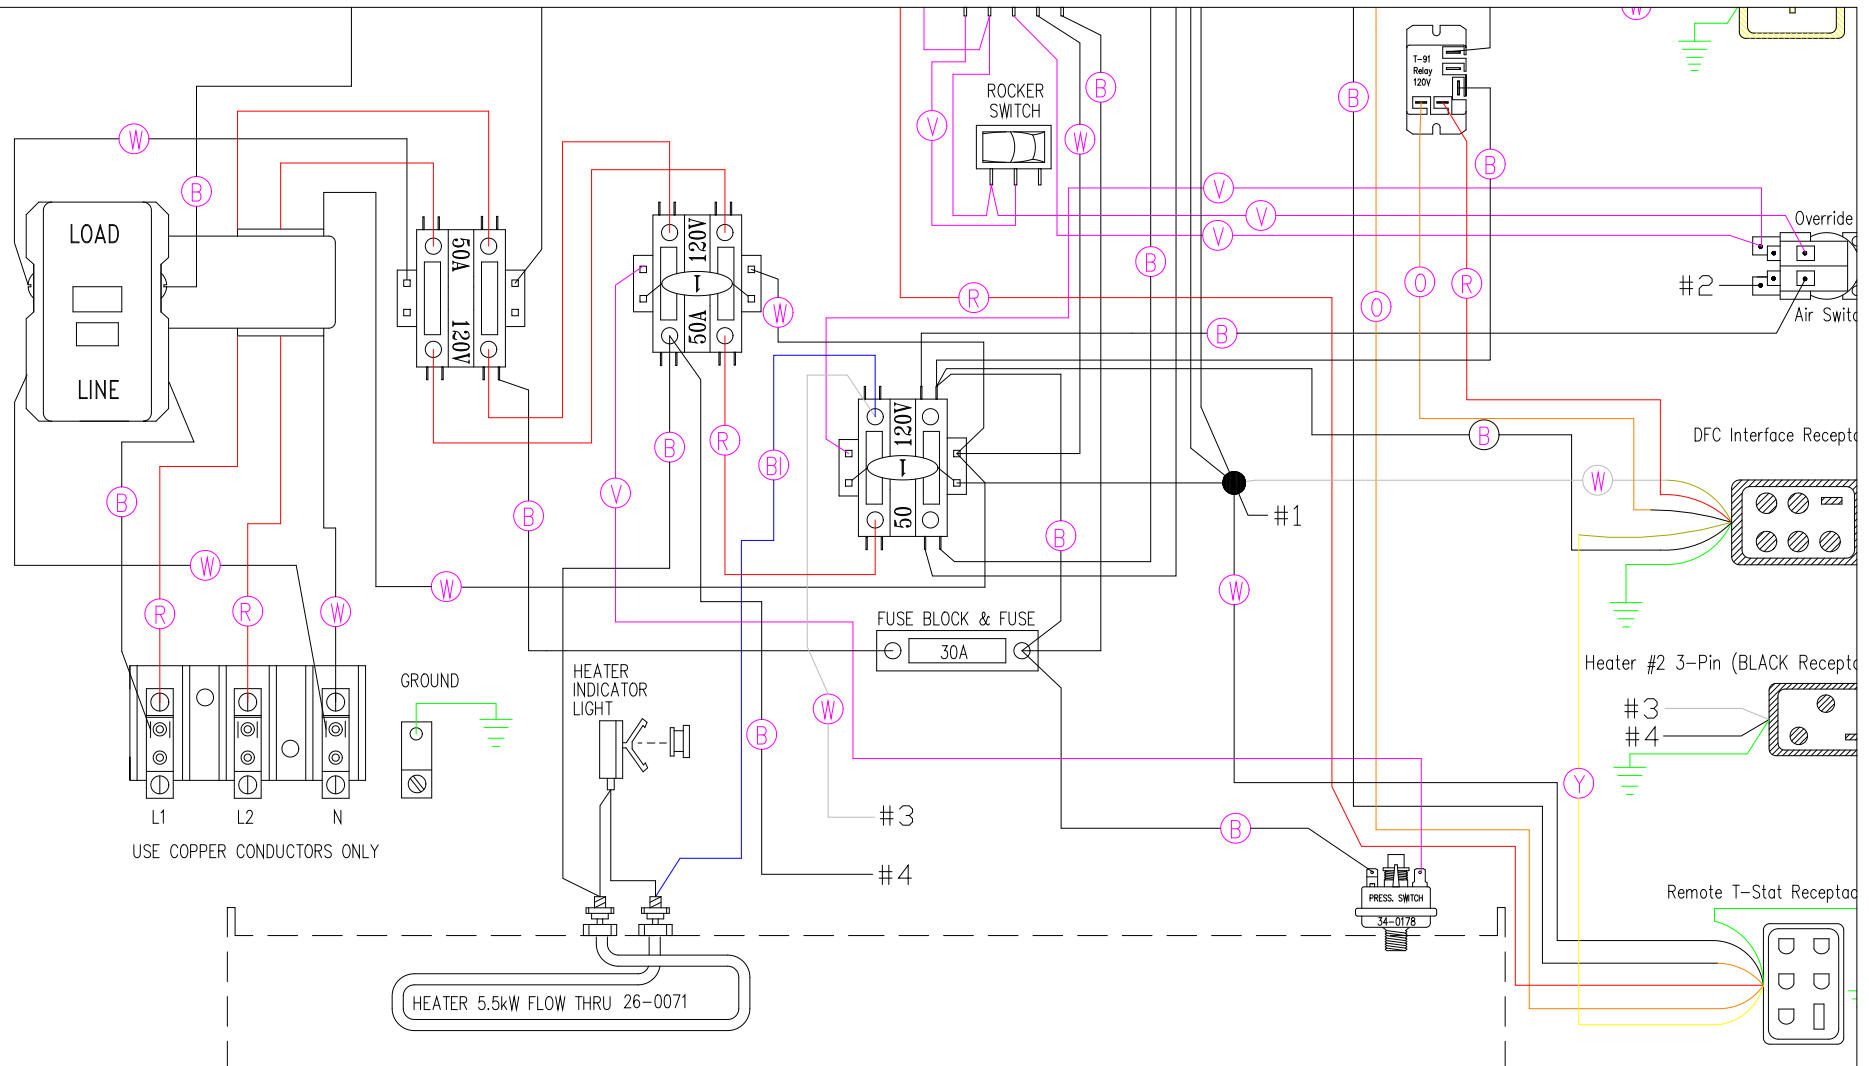

"H" SERIES

Manufacture Notes:

Drawn	MBS	Rev	3
Date	04.27.09		
Diagram No.	1803		
Wire Color Code			
B - Black	G - Green		
Br - Brown	Bl - Blue		
R - Red	V - Violet		
O - Orange	W - White		
Y - Yellow	Gr - Gray		

Manufacture Notes:

Drawn	MBS	Rev	3	Wire Color Code
Date	04.27.09			B - Black G - Green
Diagram No.	1803			Br - Brown Bl - Blue
				R - Red V - Yellow
				O - Orange W - White
				Y - Yellow Gr - Grey

"H" SERIES

TIMER OVERRIDE  
#1  
#2

High-Limit

7 DAY TIMECLOCK  
TIMECLOCK  
60Hz, 120V  
THERMOSTAT

ROCKER SWITCH

PUMP RECEPT. (PINK)

OZONE Receptacle (Yellow)

LOAD  
LINE

50A  
120V

HEATER INDICATOR LIGHT

Heater #2 3-Pin (BLACK Receptacle)

#3  
#4

HEATER 5.5kW FLOW THRU 26-0071

PRESS. SWITCH  
34-0178

Remote T-Stat Receptacle

Manufacture Notes:

Drawn MBS	Rev 3	Wire Color Code B - Black    G - Green Br - Brown    BI - Blue R - Red    V - Violet O - Orange    W - White Y - Yellow    Gr - Gray
Date 04.27.09		
Diagram No. 1803		