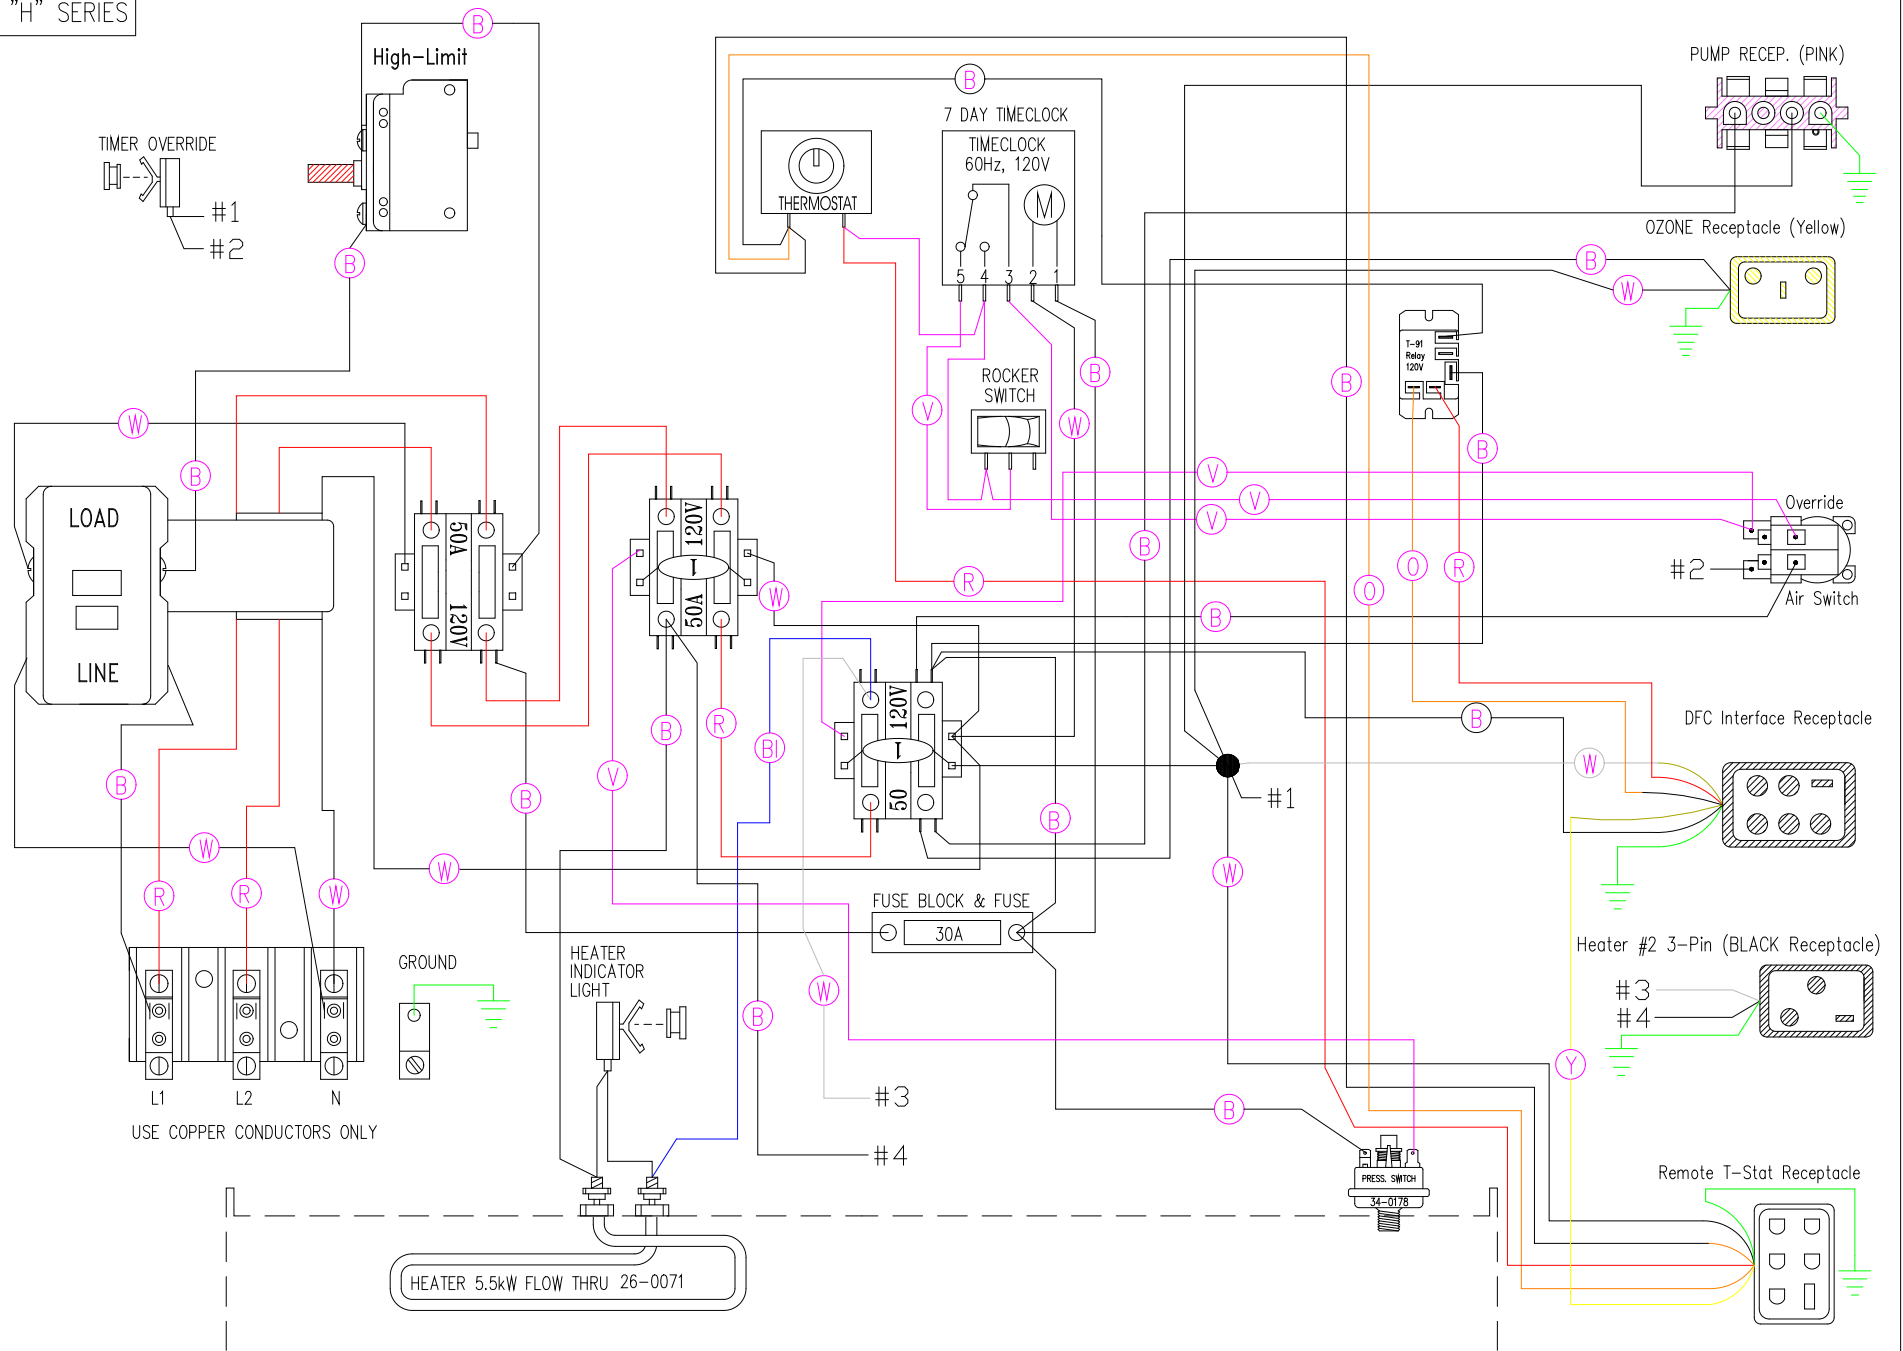

"H" SERIES

Manufacture Notes:

Drawn	MBS	Rev	3
Date	04.27.09		
Diagram No.	1803		
Wire Color Code			
B - Black	G - Green		
Br - Brown	Bl - Blue		
R - Red	V - Violet		
O - Orange	W - White		
Y - Yellow	Gr - Gray		

Manufacture Notes:

Drawn	MBS	Rev	3	Wire Color Code
Date	04.27.09			B - Black G - Green
Diagram No.	1803			Br - Brown Bl - Blue
				R - Red V - Yellow
				O - Orange W - White
				Y - Yellow Gr - Grey

"H" SERIES

TIMER OVERRIDE  
#1  
#2

High-Limit

7 DAY TIMECLOCK  
TIMECLOCK  
60Hz, 120V  
THERMOSTAT

ROCKER SWITCH

PUMP RECEPT. (PINK)

OZONE Receptacle (Yellow)

LOAD  
LINE

50A  
120V

HEATER INDICATOR LIGHT

Heater #2 3-Pin (BLACK Receptacle)

#3  
#4

HEATER 5.5kW FLOW THRU 26-0071

PRESS. SWITCH  
34-0178

Remote T-Stat Receptacle

Manufacture Notes:

Drawn MBS	Rev 3	Wire Color Code B - Black    G - Green Br - Brown    BI - Blue R - Red    V - Violet O - Orange    W - White Y - Yellow    Gr - Gray
Date 04.27.09		
Diagram No. 1803		